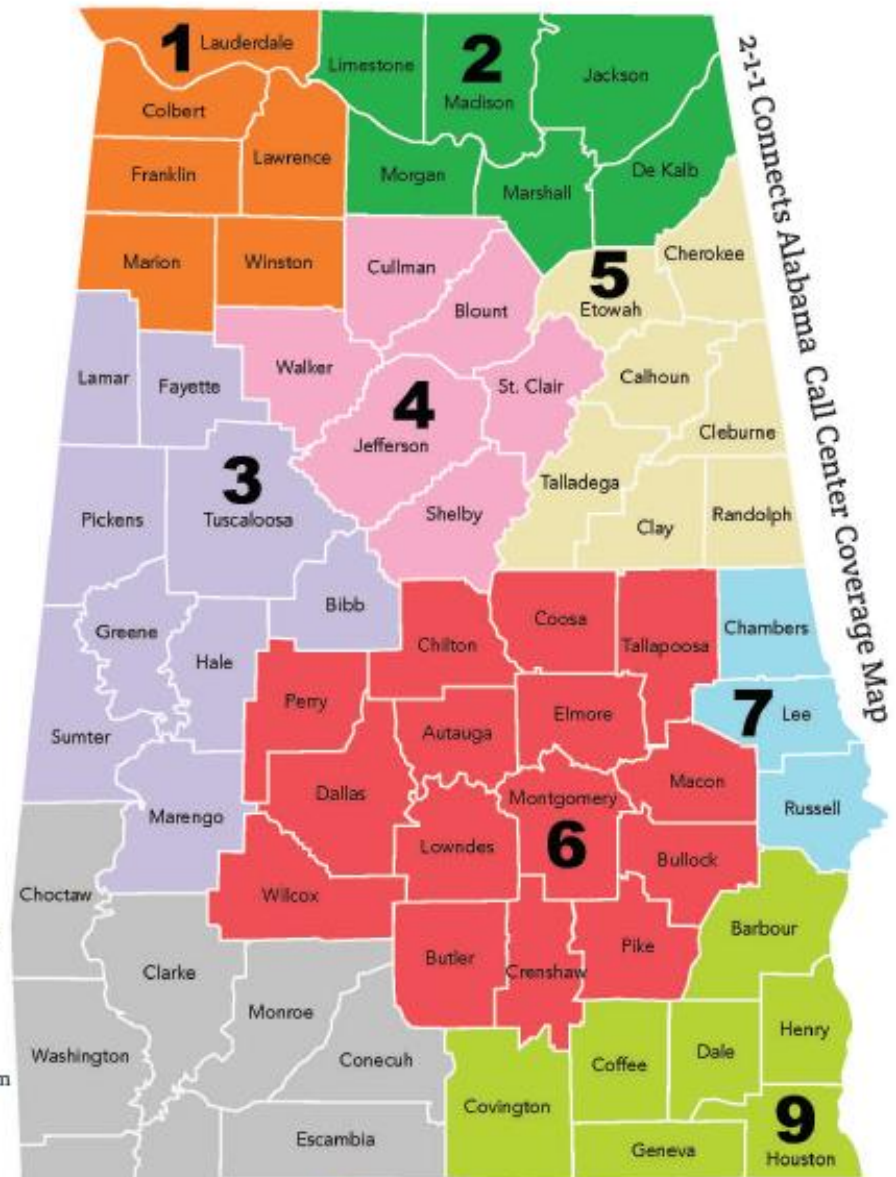

Appendix S: Help Me Grow Universal Regional Map

1. Northwest Alabama

Direct Line: 256-764-5892 ext. 106
Fax: 256-764-0088
Email: helpmegrownwal@gmail.com

2. North Alabama

Direct Line: 256-705-6768
Fax: 256-716-0663
Email: helpmegrow@csna.org

3. West Alabama

Direct Line: 205-348-4026
Fax: 205-348-0660
Email: helpmegrow@ches.ua.edu

4. Central Alabama

Direct Line: 205-458-2070
Fax: 205-458-2196
Email: helpmegrow@uwca.org

5. Northeast Alabama

Direct Line: 256-547-2581
Fax: 256-546-4360
Email: helpmegrowec@uwoec.org

6. River Region

Direct Line: 334-264-3335
Fax: 334-264-9182
Email: helpmegrow@handsonriverregion.org

7. East Alabama

Direct Line: 334-745-5540 ext. 12
Fax: 334-745-5606
Email: helpmegrow@unitedwayofleecounty.com

8. South Alabama

Direct Line: 251-431-5100
Fax: 251-431-5117
Email: helpmegrow@lifelinesmobile.org

9. Wiregrass

Direct Line: 334-836-1963
Fax: 334-836-1965
Email: helpmegrow9@gmail.com