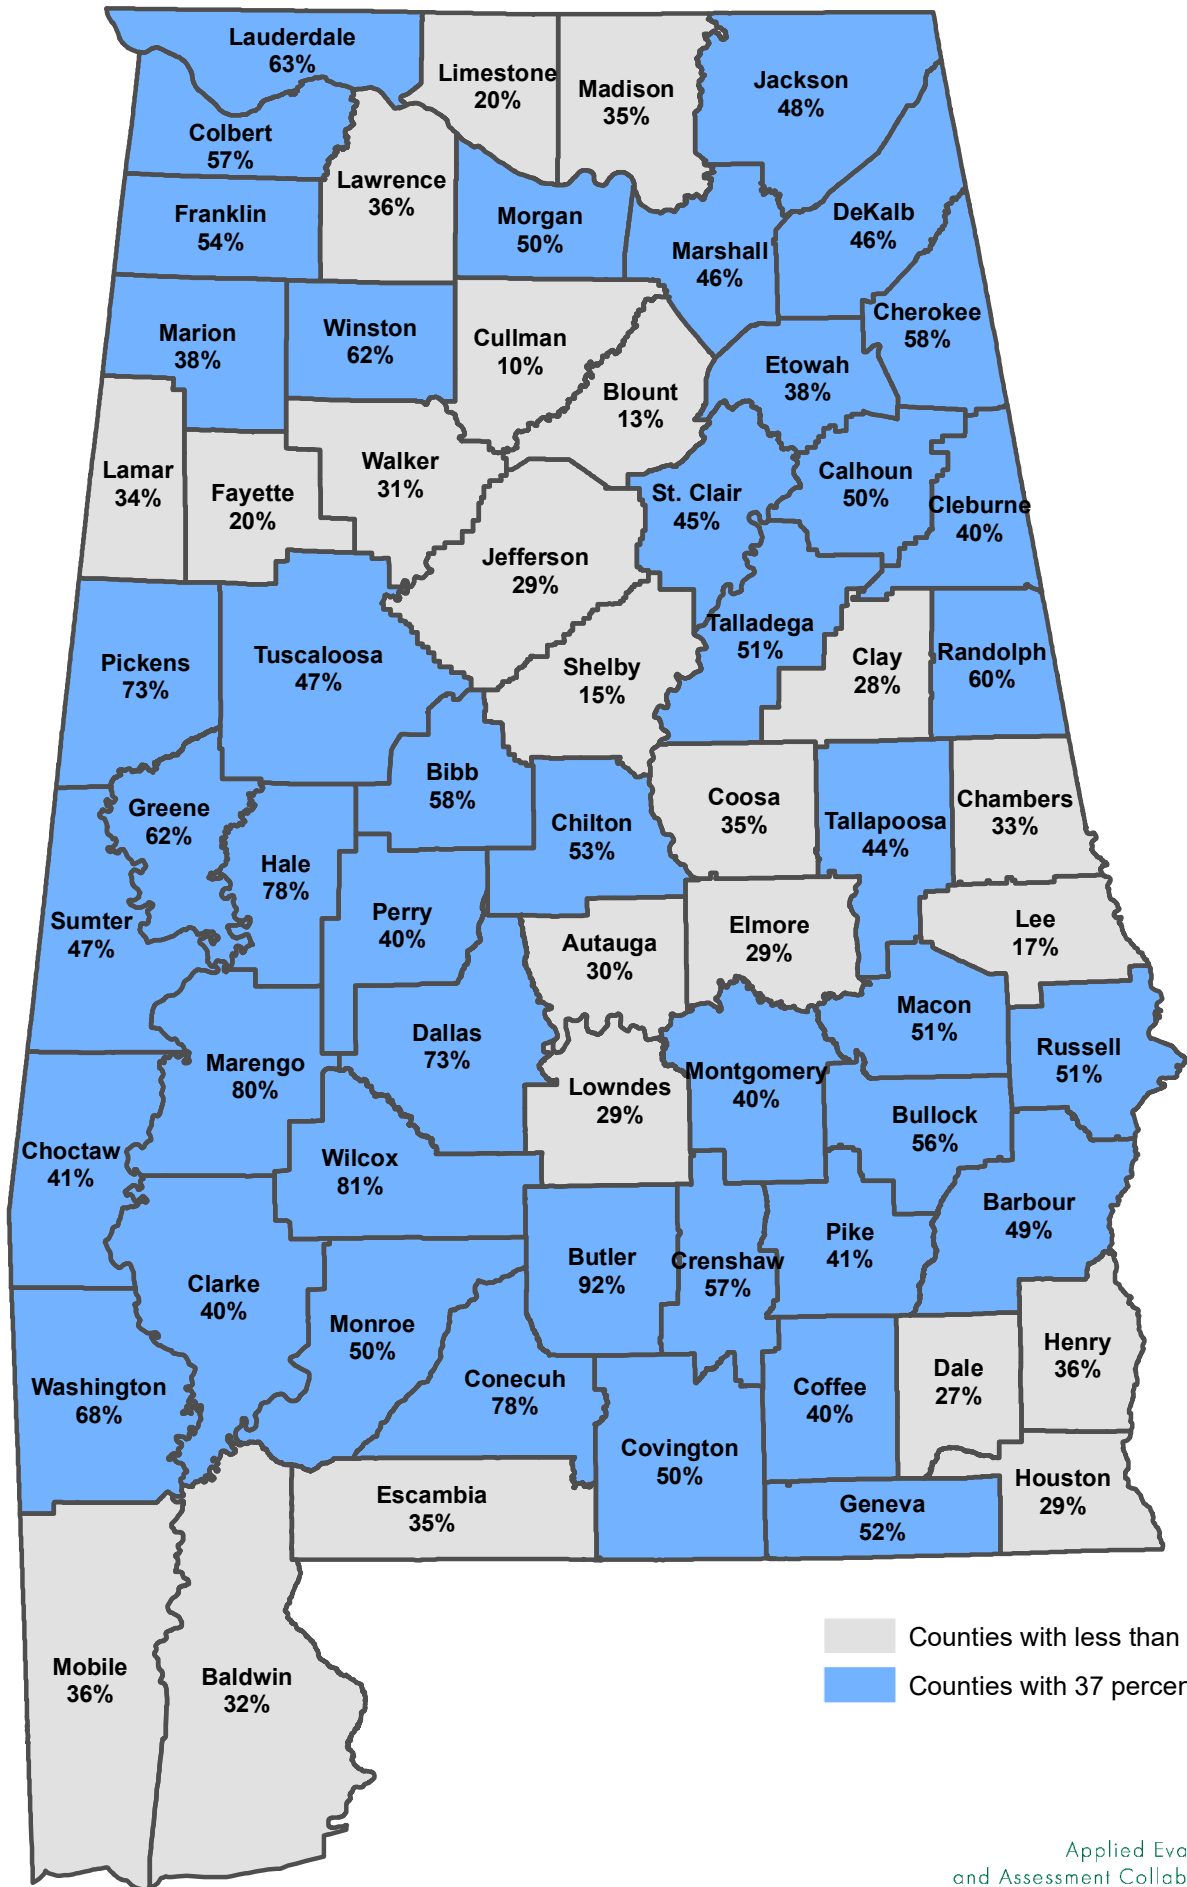

Percentage of four-year-olds with access to First Class Pre-K 2020-2021

Counties with less than 37 percent access
 Counties with 37 percent access or more